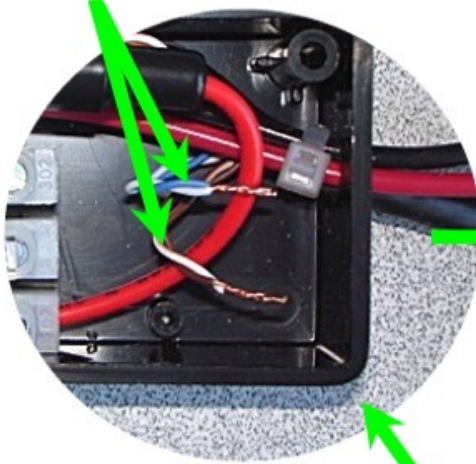

Connecting **U**nleashed to **X**treme

As shipped with disconnected wires

Connect Blue and Brown Wire Pairs

10 to 20 Vdc

+ -

Splice Box

BAD BOY
Xtreme

BAD BOY
Unleashed