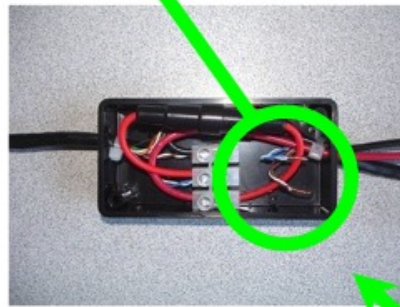

Connecting **U**nleashed to **X**treme

As shipped with disconnected wires

Connect Blue and Brown Wire Pairs

10 to 20 Vdc

+ -

Splice Box

BAD BOY
Xtreme

BAD BOY
Unleashed