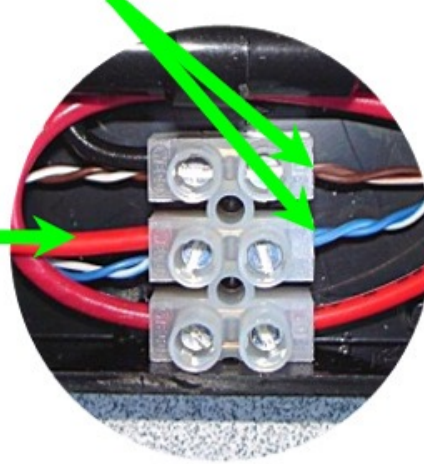

Connecting **U**nleashed to **X**treme

As shipped with disconnected wires

Connect Blue and Brown Wire Pairs

10 to 20 Vdc

+ -

Splice Box

BAD BOY
Xtreme

BAD BOY
Unleashed